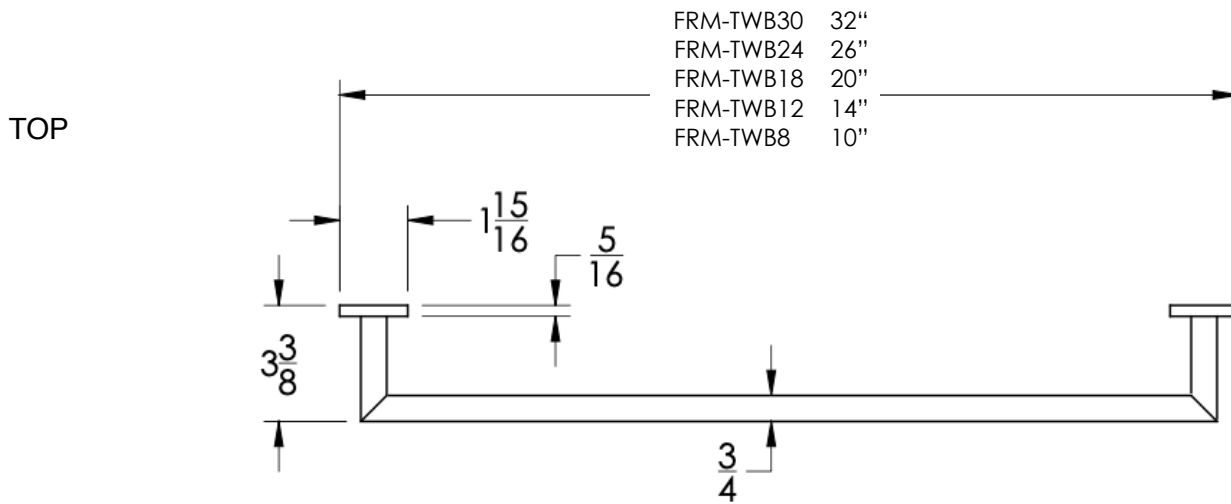

Dimensions in inches

NOTE: Dimensions subject to change without notice.