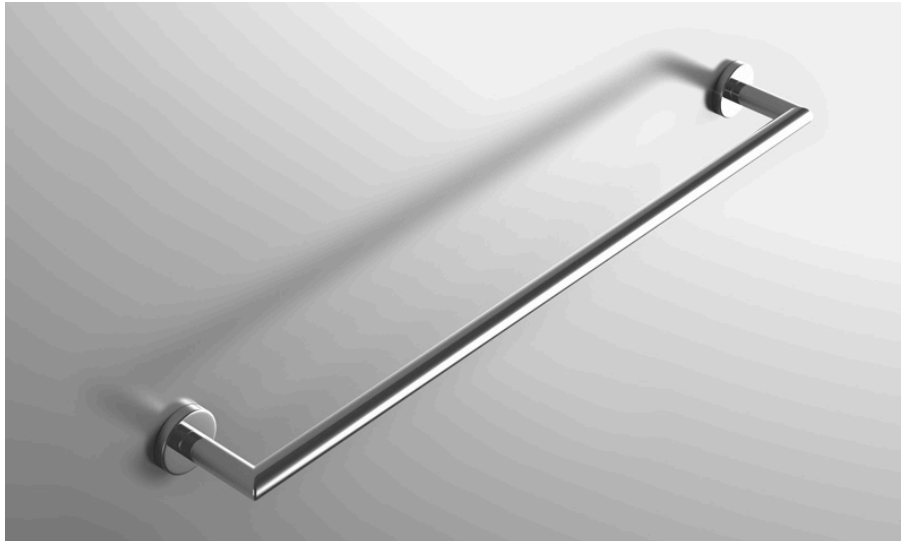

# neelnox

LET  
THERE  
BE **DESIGN.**

## FEATURES

- Premium 304 Grade Stainless Steel
- Solid Mount Construction
- Concealed Installation Hardware
- State of the art wall anchors included for installation on Dry wall or Tile