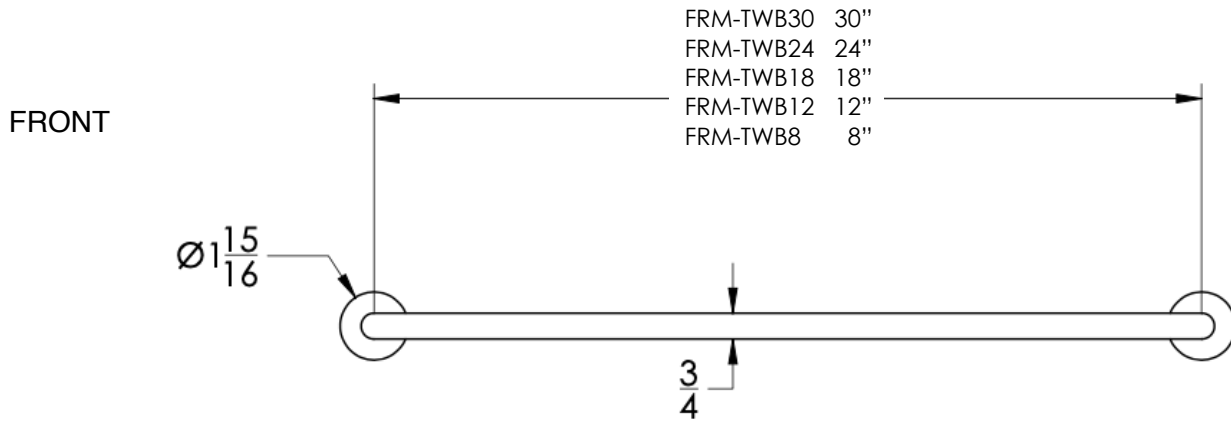

## FEATURES

- Premium 304 Grade Stainless Steel
- Solid Mount Construction
- Concealed Installation Hardware
- State of the art wall anchors included for installation on Dry wall or Tile

Dimensions in inches

NOTE: Dimensions subject to change without notice.